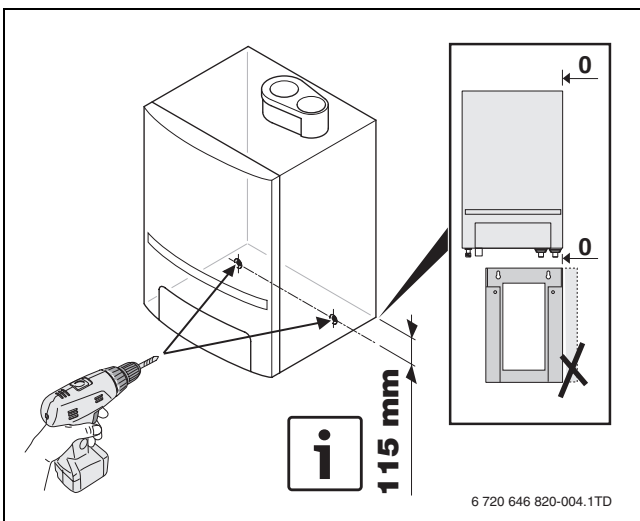

Vertical mounting kit

6 720 646 820-000.1TD

Vertical boiler kit

1

2

3

4

5