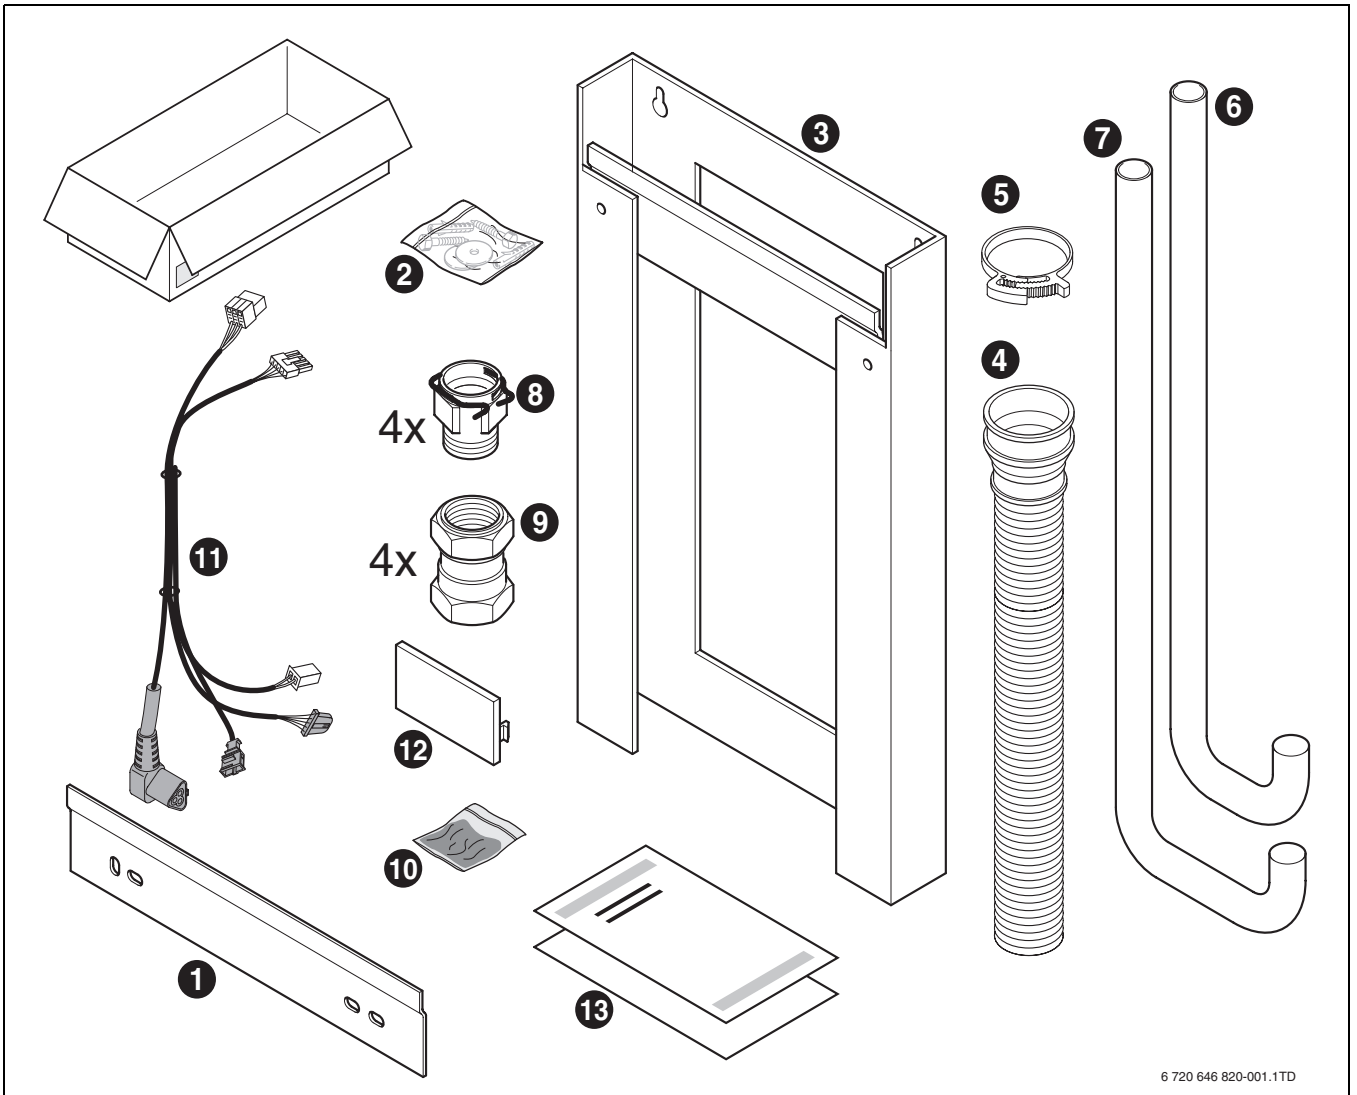

Vertical mounting kit

6 720 646 820-000.1TD

Vertical boiler kit

1

2

3

4

5