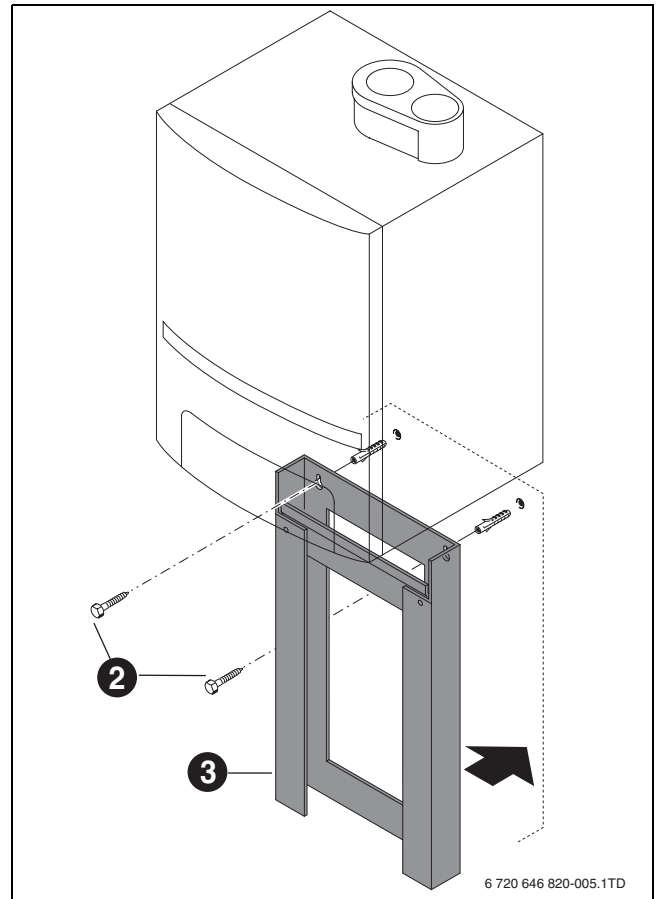

Vertical mounting kit

6 720 646 820-000.1TD

Vertical boiler kit

1

2

3

4

5