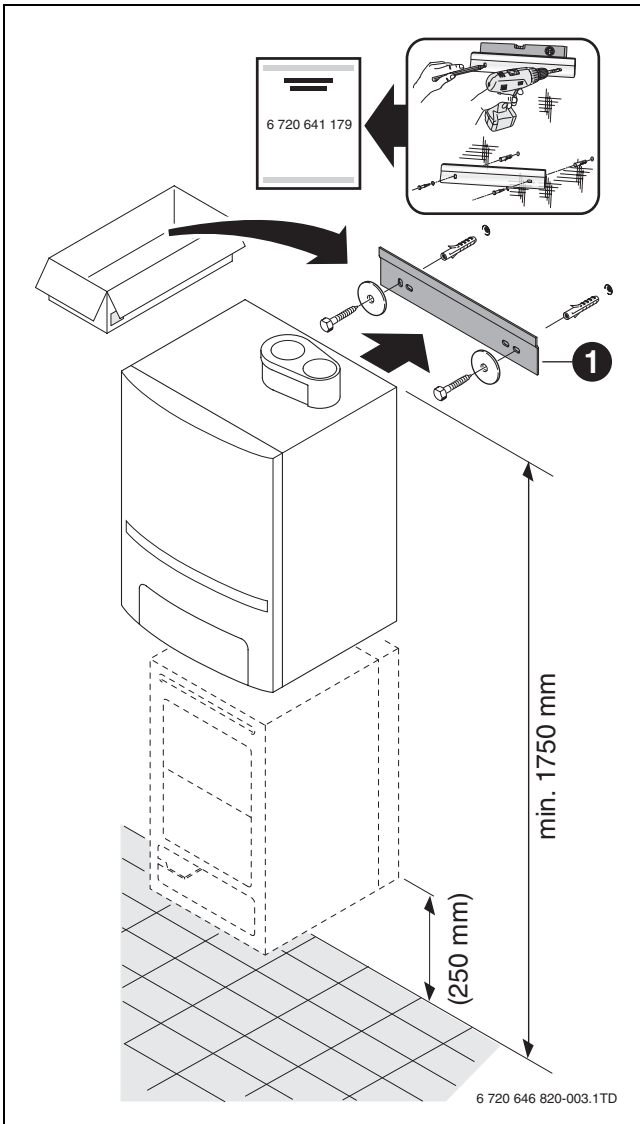

Vertical mounting kit

6 720 646 820-000.1TD

Vertical boiler kit

1

2

3

4

5