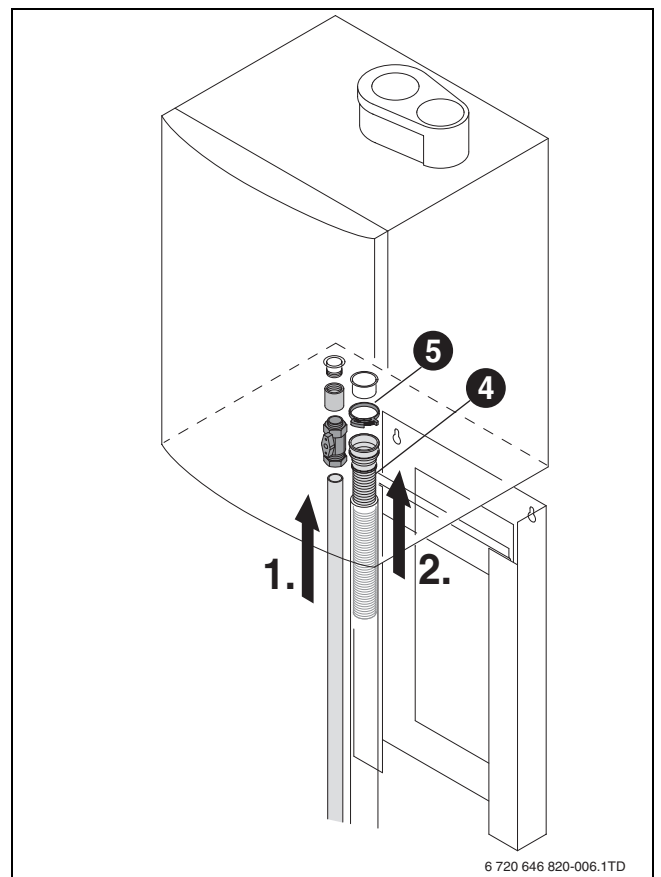

Vertical mounting kit

6 720 646 820-000.1TD

Vertical boiler kit

1

2

3

4

5